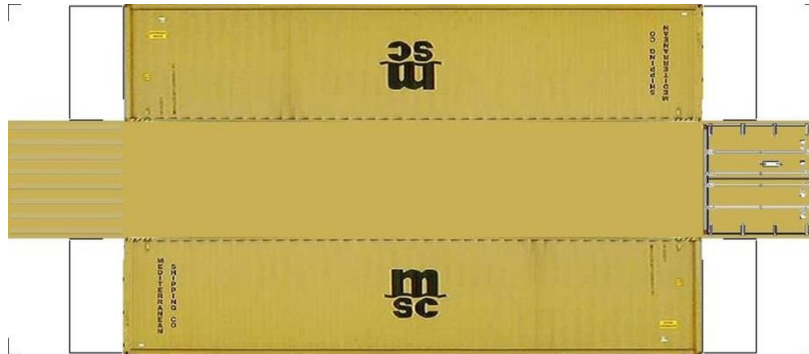

BUILD YOUR OWN (N SCALE) 40ft SHIPPING CONTAINERS

[Click to watch instructional video](#)

BUILD YOUR OWN (40ft SHIPPING CONTAINERS) N SCALE

Drawn By
www.krafttrains.com