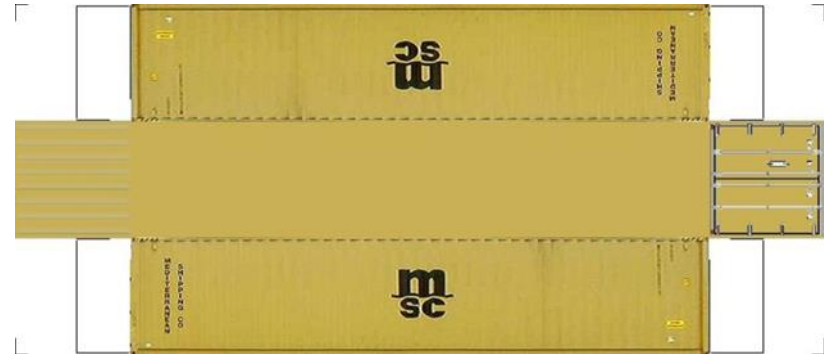

BUILD YOUR OWN (N SCALE) 40ft SHIPPING CONTAINERS

[Click to watch instructional video](#)

BUILD YOUR OWN (40ft SHIPPING CONTAINERS) N SCALE

Drawn By
www.krafttrains.com