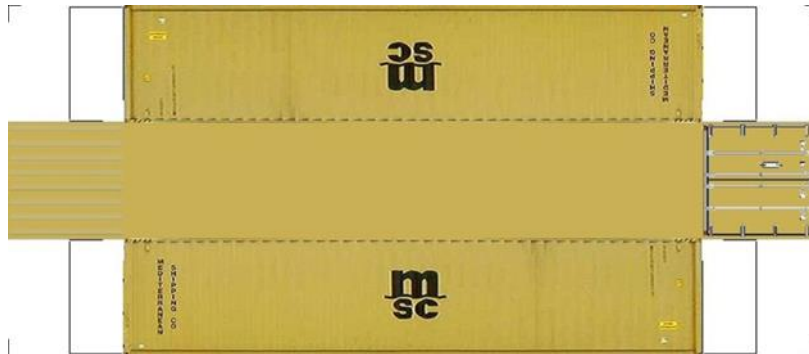

BUILD YOUR OWN (N SCALE) 40ft SHIPPING CONTAINERS

[Click to watch instructional video](#)

BUILD YOUR OWN (40ft SHIPPING CONTAINERS) N SCALE

Drawn By
www.krafttrains.com