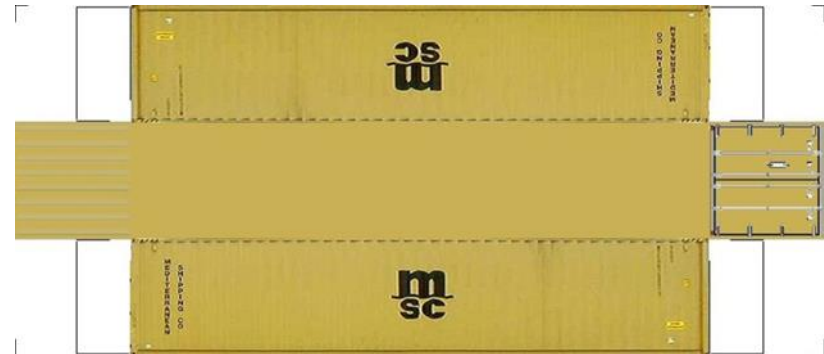

BUILD YOUR OWN (N SCALE) 40ft SHIPPING CONTAINERS

[Click to watch instructional video](#)

BUILD YOUR OWN (40ft SHIPPING CONTAINERS) N SCALE

Drawn By
www.krafttrains.com